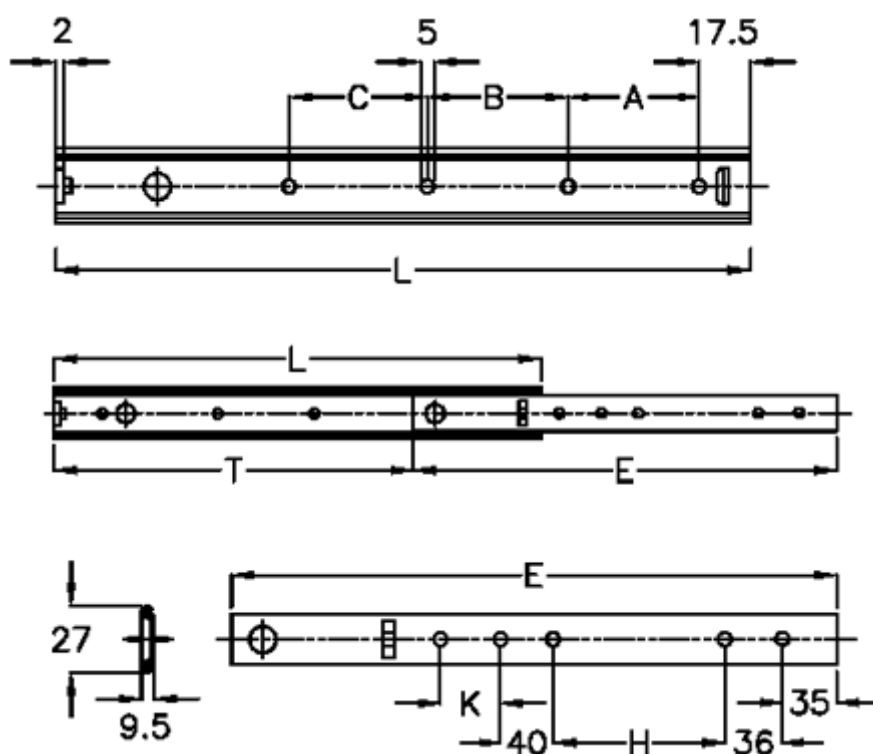

Data Sheet

Article number: 11109044

Description: Thomas Regout Telescopic slide 11109044 EMS1, 2joints
Length 400 mm / load cap. 26 kgs / extension 290 mm

Measures

A	= 96	T = 290
B	= 96	
C	= 160	
E	= 373	
H	= 96.5	
K	= 50	
L	= 400	
Load capacity side mounted	= 20	